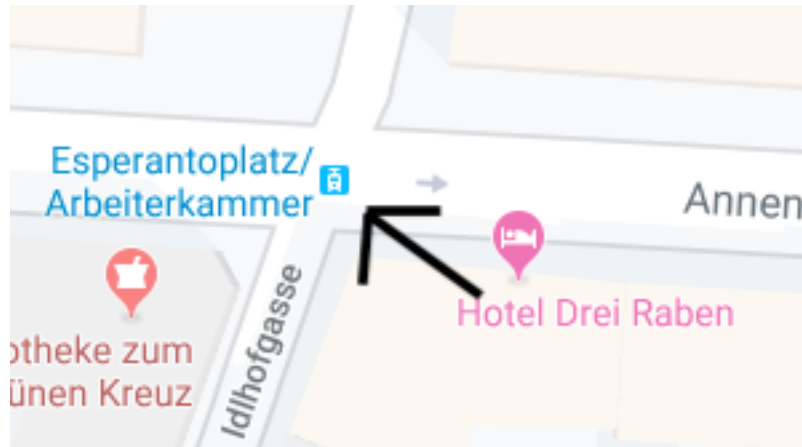

How to arrive to the congress center (tramway tickets at the Hotel or with the App “GRAZmobil”):

- From Hotel “**Drei Raben**”:

1. Walk to the station “Esperantoplatz/Arbeiterkammer”

2. Take the tramway line 3 (direction “Krenngasse”) or line 6 (direction “St. Peter”) or line 7 (direction “LKH Med Uni/Klinikum Nord”) to the station “**JAKOMINIPLATZ**”.
3. At “**JAKOMINIPLATZ**” take the tramway line 4 (direction Liebenau/Murpark) to the station “**Stadthalle**” and you are directly in Front of the “**Messecongress Graz**”

- From the Hotel “**Gollner**”

1. Walk to the station “**Jakominiplatz**”

2. At “**JAKOMINIPLATZ**” take the tramway line 4 (direction Liebenau/Murpark) to the station “**Stadthalle**” and you are directly in Front of the “**Messecongress Graz**”

- **OR:**

**by Feet to “Messecongress Graz” (1,2 km – 14min)**

- From the Hotel “**Augarten Art**”:

1. By Feet (1km)

- From the Hotel “**Mariahilf**”:

1. Take the tram line 3 (direction “Krenngasse”) or line 6 (direction “St. Peter”) or line 7 (direction “LKH Med Uni/Klinikum Nord”) from “**Südtiroler Platz/Kunsthau**” to the station “**Hauptplatz/Congress**” (or walk directly to Hauptplatz/Congress).
2. At “Hauptplatz/Congress” take the tramway line 4 (direction Liebenau/Murpark) to the station “**Stadthalle**” and you are directly in Front of the “**Messecongress Graz**”