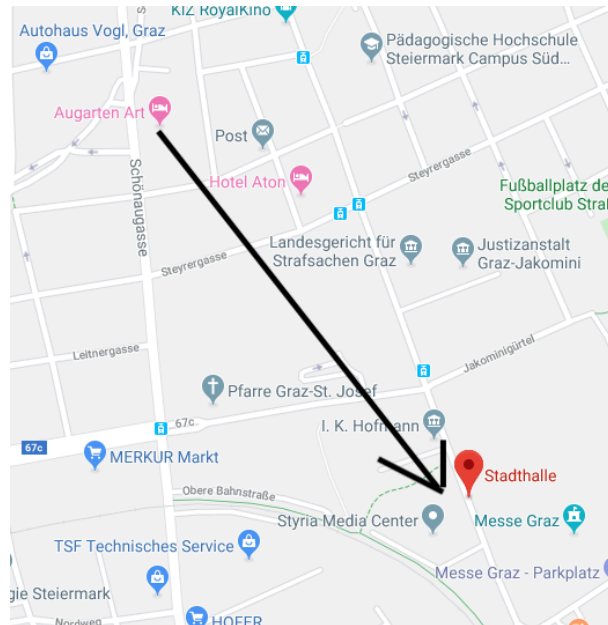

How to arrive to the congress center (tramway tickets at the Hotel or with the App “GRAZmobil”):

- From Hotel “**Drei Raben**”:

1. Walk to the station “Esperantoplatz/Arbeiterkammer”

2. Take the tramway line 3 (direction “Krenngasse”) or line 6 (direction “St. Peter”) or line 7 (direction “LKH Med Uni/Klinikum Nord”) to the station “**JAKOMINIPLATZ**”.
3. At “**JAKOMINIPLATZ**” take the tramway line 4 (direction Liebenau/Murpark) to the station “**Stadthalle**” and you are directly in Front of the “**Messecongress Graz**”

- From the Hotel “**Gollner**”

1. Walk to the station “**Jakominiplatz**”

2. At “**JAKOMINIPLATZ**” take the tramway line 4 (direction Liebenau/Murpark) to the station “**Stadthalle**” and you are directly in Front of the “**Messecongress Graz**”

- **OR:**

**by Feet to “Messecongress Graz” (1,2 km – 14min)**

- From the Hotel “**Augarten Art**”:

1. By Feet (1km)

- From the Hotel “**Mariahilf**”:

1. Take the tram line 3 (direction “Krenngasse”) or line 6 (direction “St. Peter”) or line 7 (direction “LKH Med Uni/Klinikum Nord”) from “**Südtiroler Platz/Kunsthau**” to the station “**Hauptplatz/Congress**” (or walk directly to Hauptplatz/Congress).
2. At “Hauptplatz/Congress” take the tramway line 4 (direction Liebenau/Murpark) to the station “**Stadthalle**” and you are directly in Front of the “**Messecongress Graz**”